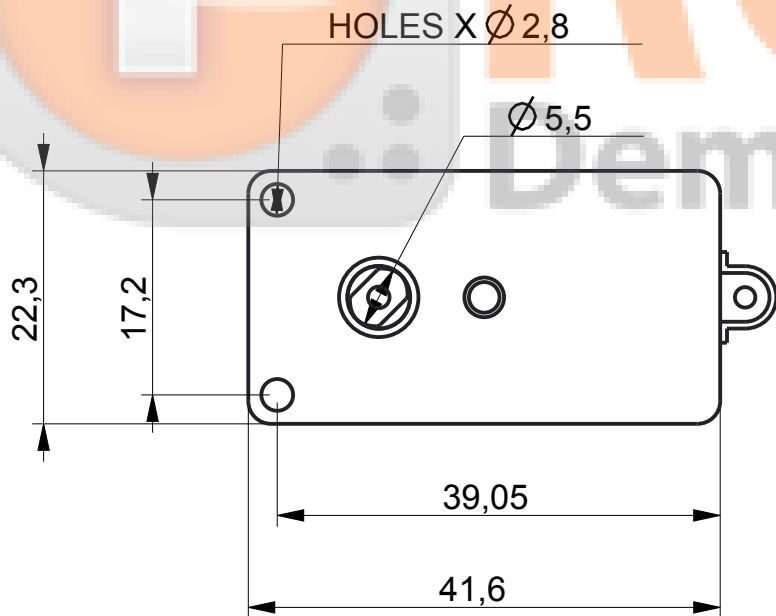

NOTE-DEPENDING ON THE MANUFACTURER GIVEN DIMENSIONS MAY VARY IN THE RANGE OF  $\pm 5\%$

TITLE-BO MOTOR SERIES-2	
PARTNO.	ROBU.IN(PUNE)
SCALE-1:1	DATE-
ALL DIMENSIONS ARE IN MM	