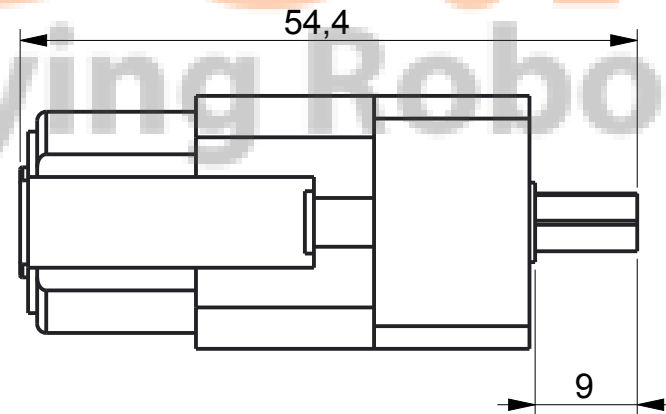

NOTE-DEPENDING ON THE MANUFACTURER GIVEN DIMENSIONS MAY VARY IN THE RANGE OF  $\pm 5\%$

TITLE-BO MOTOR SERIES-2	
PARTNO.	ROBU.IN(PUNE)
SCALE-1:1	DATE-
ALL DIMENSIONS ARE IN MM	