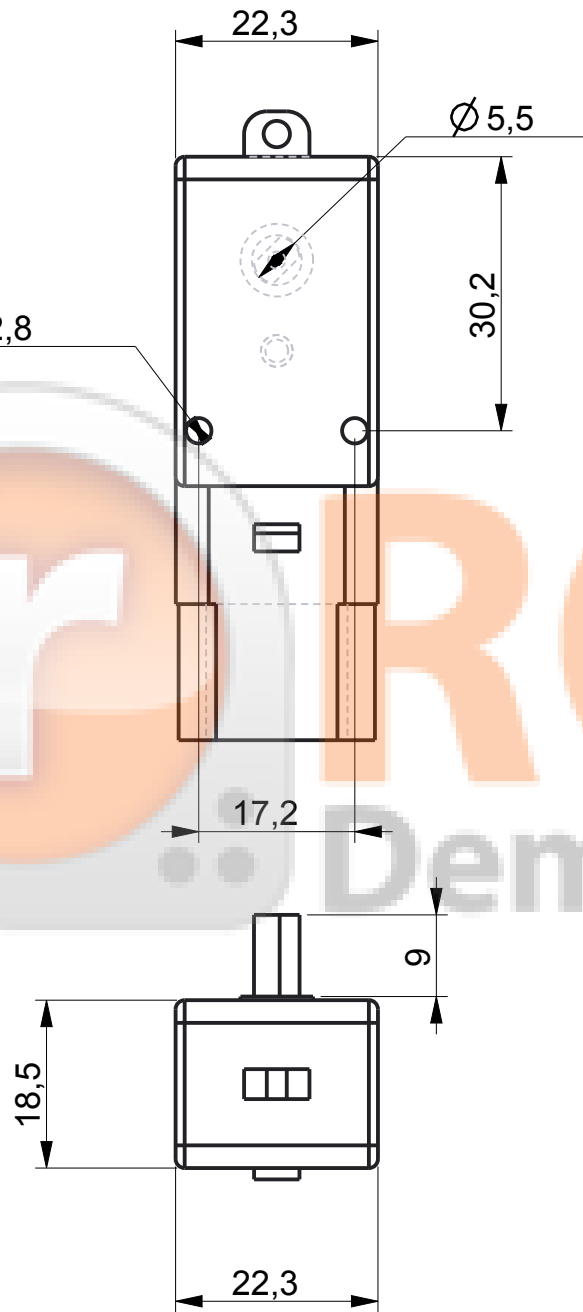

NOTE- DEPENDING ON THE MANUFACTURER GIVEN DIMENSIONS MAY VARY IN THE RANGE OF $\pm 5\%$

TITLE-BO SERIES -1 MOTOR

PART NO. ROBU.IN(PUNE)

SCALE-1:1 DATE-

ALL DIMENSIONS ARE IN MM