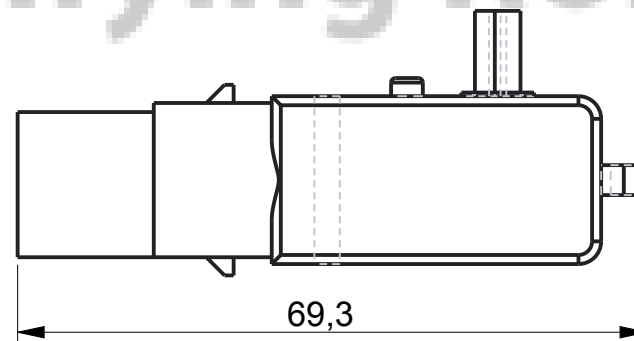

NOTE- DEPENDING ON THE MANUFACTURER GIVEN DIMENSIONS MAY VARY IN THE RANGE OF $\pm 5\%$

TITLE-BO SERIES -1 MOTOR

PART NO. ROBU.IN(PUNE)

SCALE-1:1 DATE-

ALL DIMENSIONS ARE IN MM