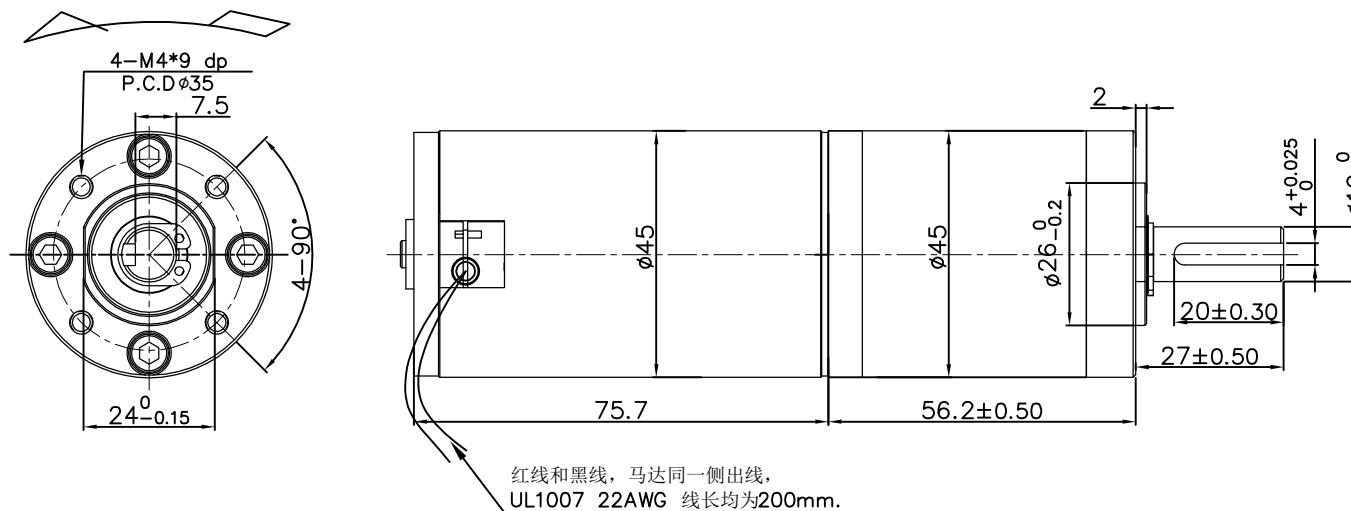

Drawing NO. PG45A32.5KZY45C2460-000Y-5 Model No. **IG45-33K** Voltage 24 DC

Drawing

版次: 1.0

客户确认 (Customer APP.):

商
标

DC PLANET GEARED MOTOR
TYPE - PG45ZY45246000-32.5K
DC 24 V No. 160507XXXX

Details

Geared motor specification	
No Load Current (A)	≤ 0.450
No Load Speed (r. p. m)	185 ± 10%
Rated Load Torque (kgf. cm)	18
Rated Current (A)	≤ 3.500
Rated Load Speed (r. p. m)	148 ± 10%
Stall Current (A)	
Stall Torque (kgf. cm)	
Rotation Direction	CCW

NO.
1
2
3
4
5
6

备注

Draw

Rev

App.