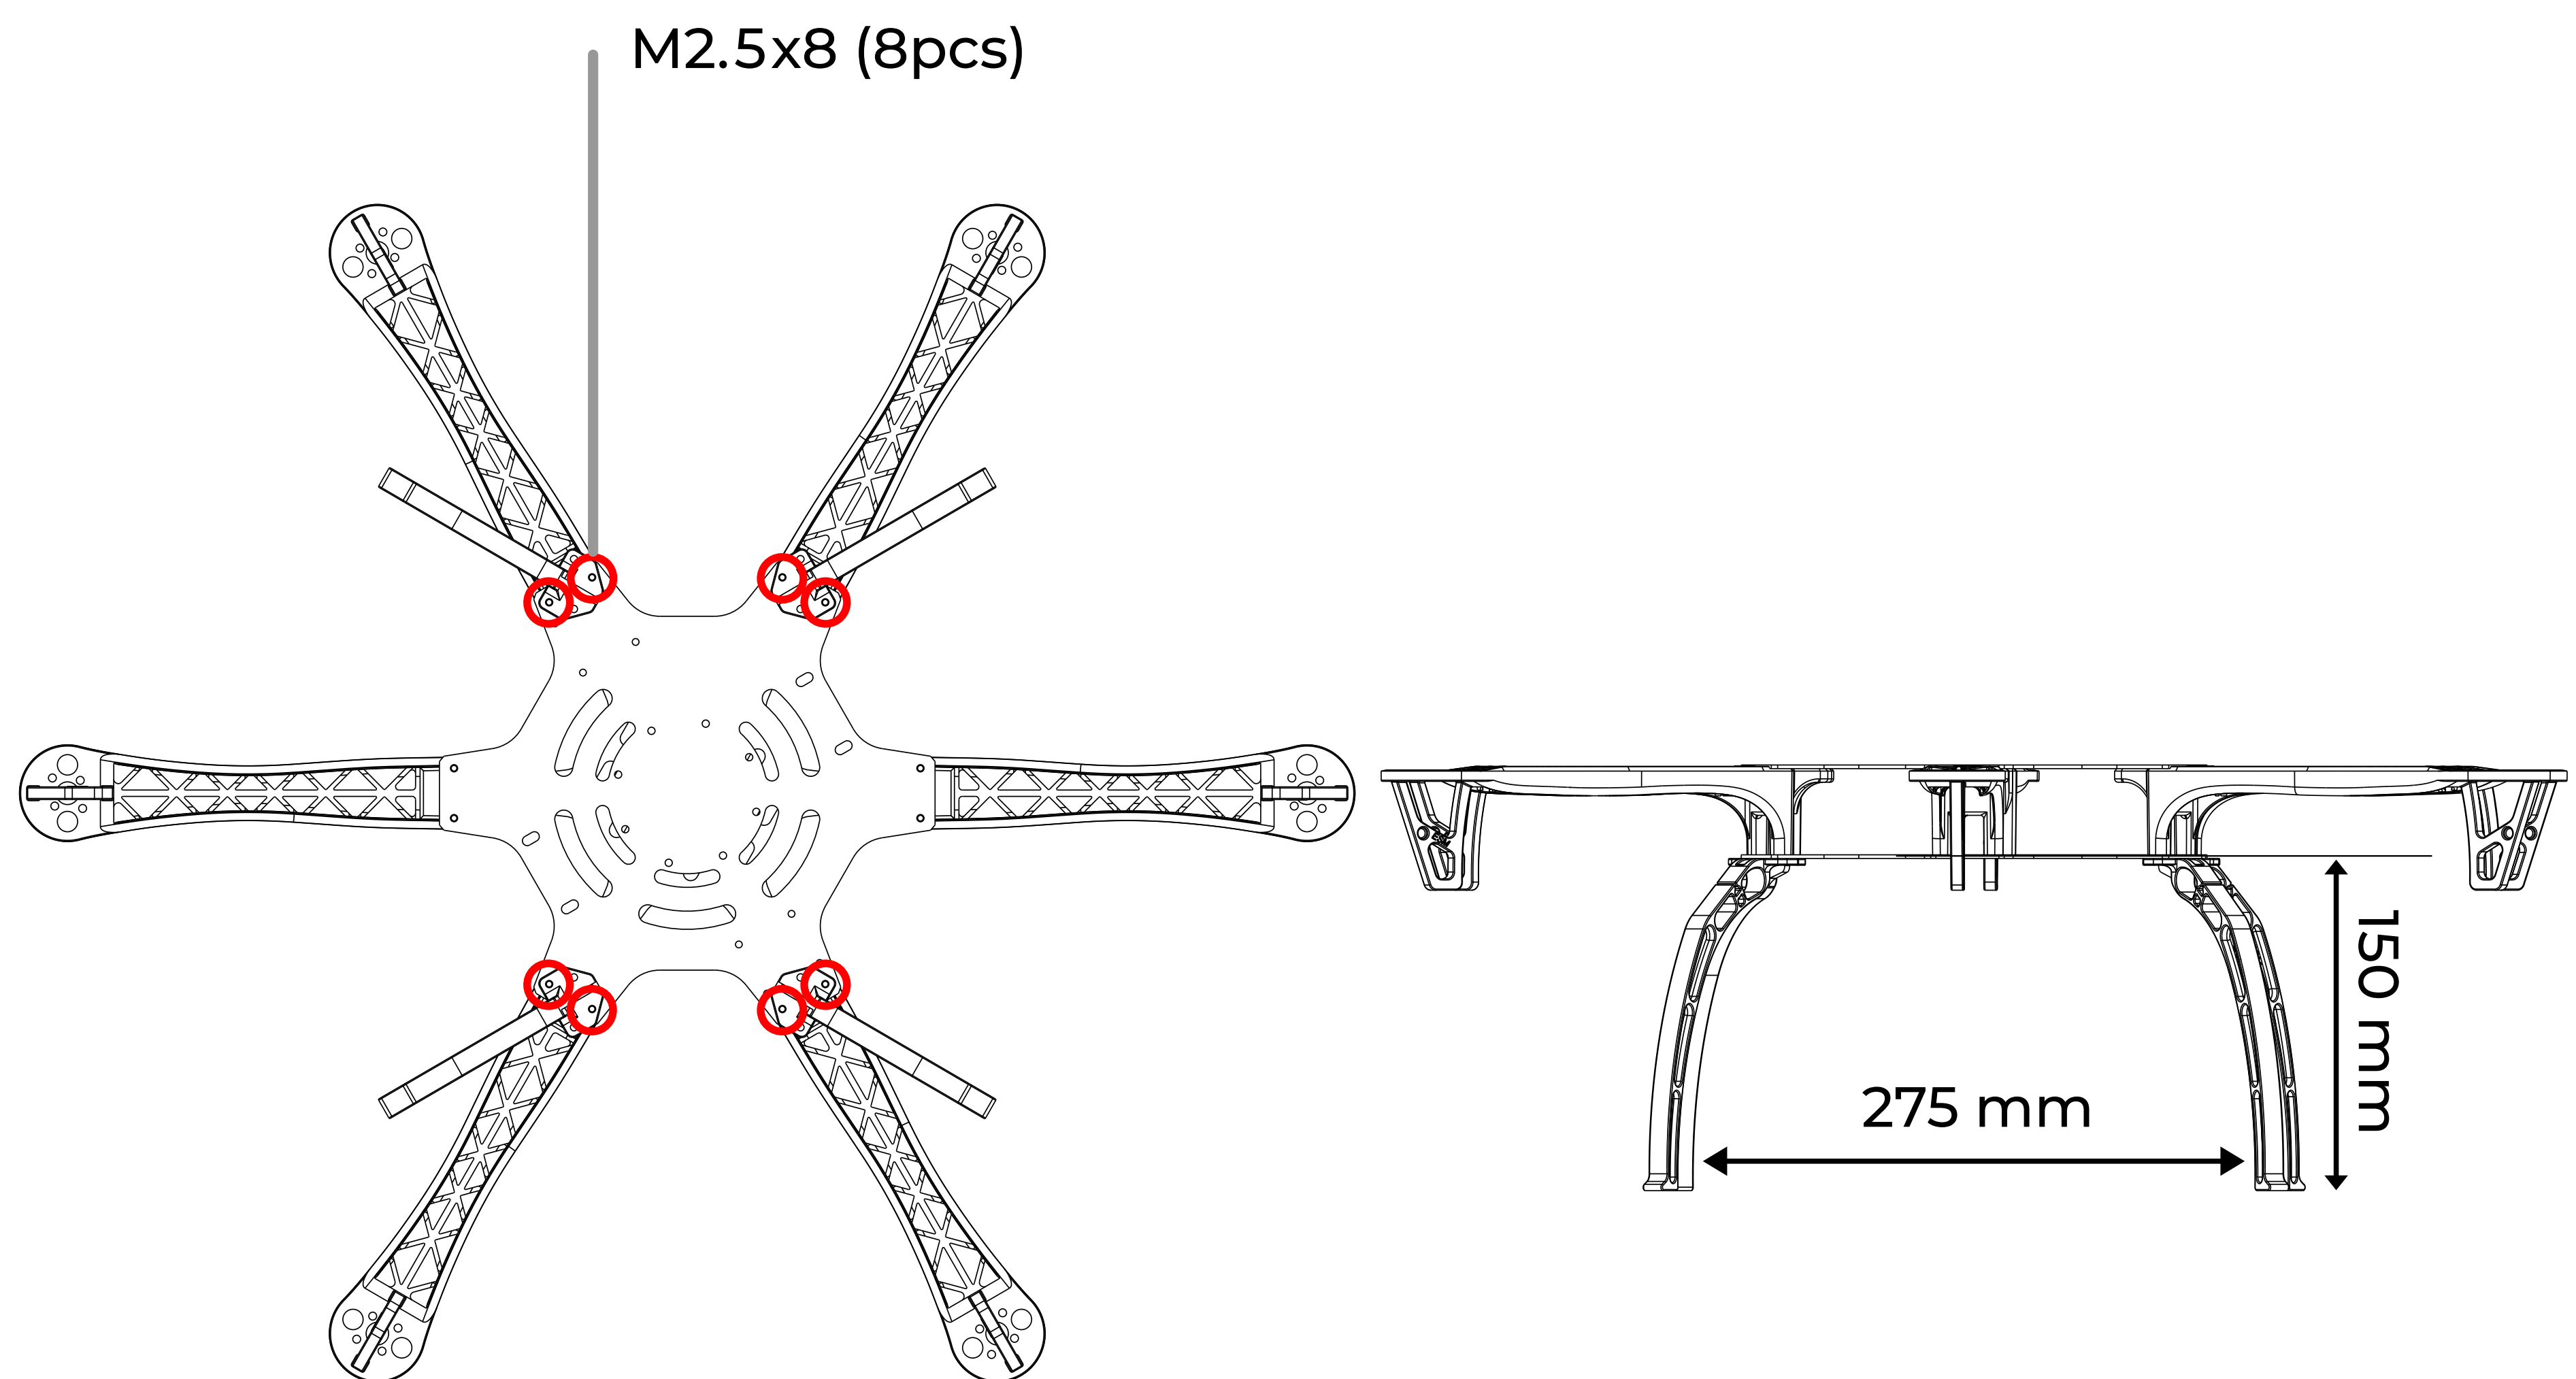

# Landing Gear Assembly Instructions for F450 & F550

## F450

Single Weight: 17 gm

## F550

Single Weight: 17 gm