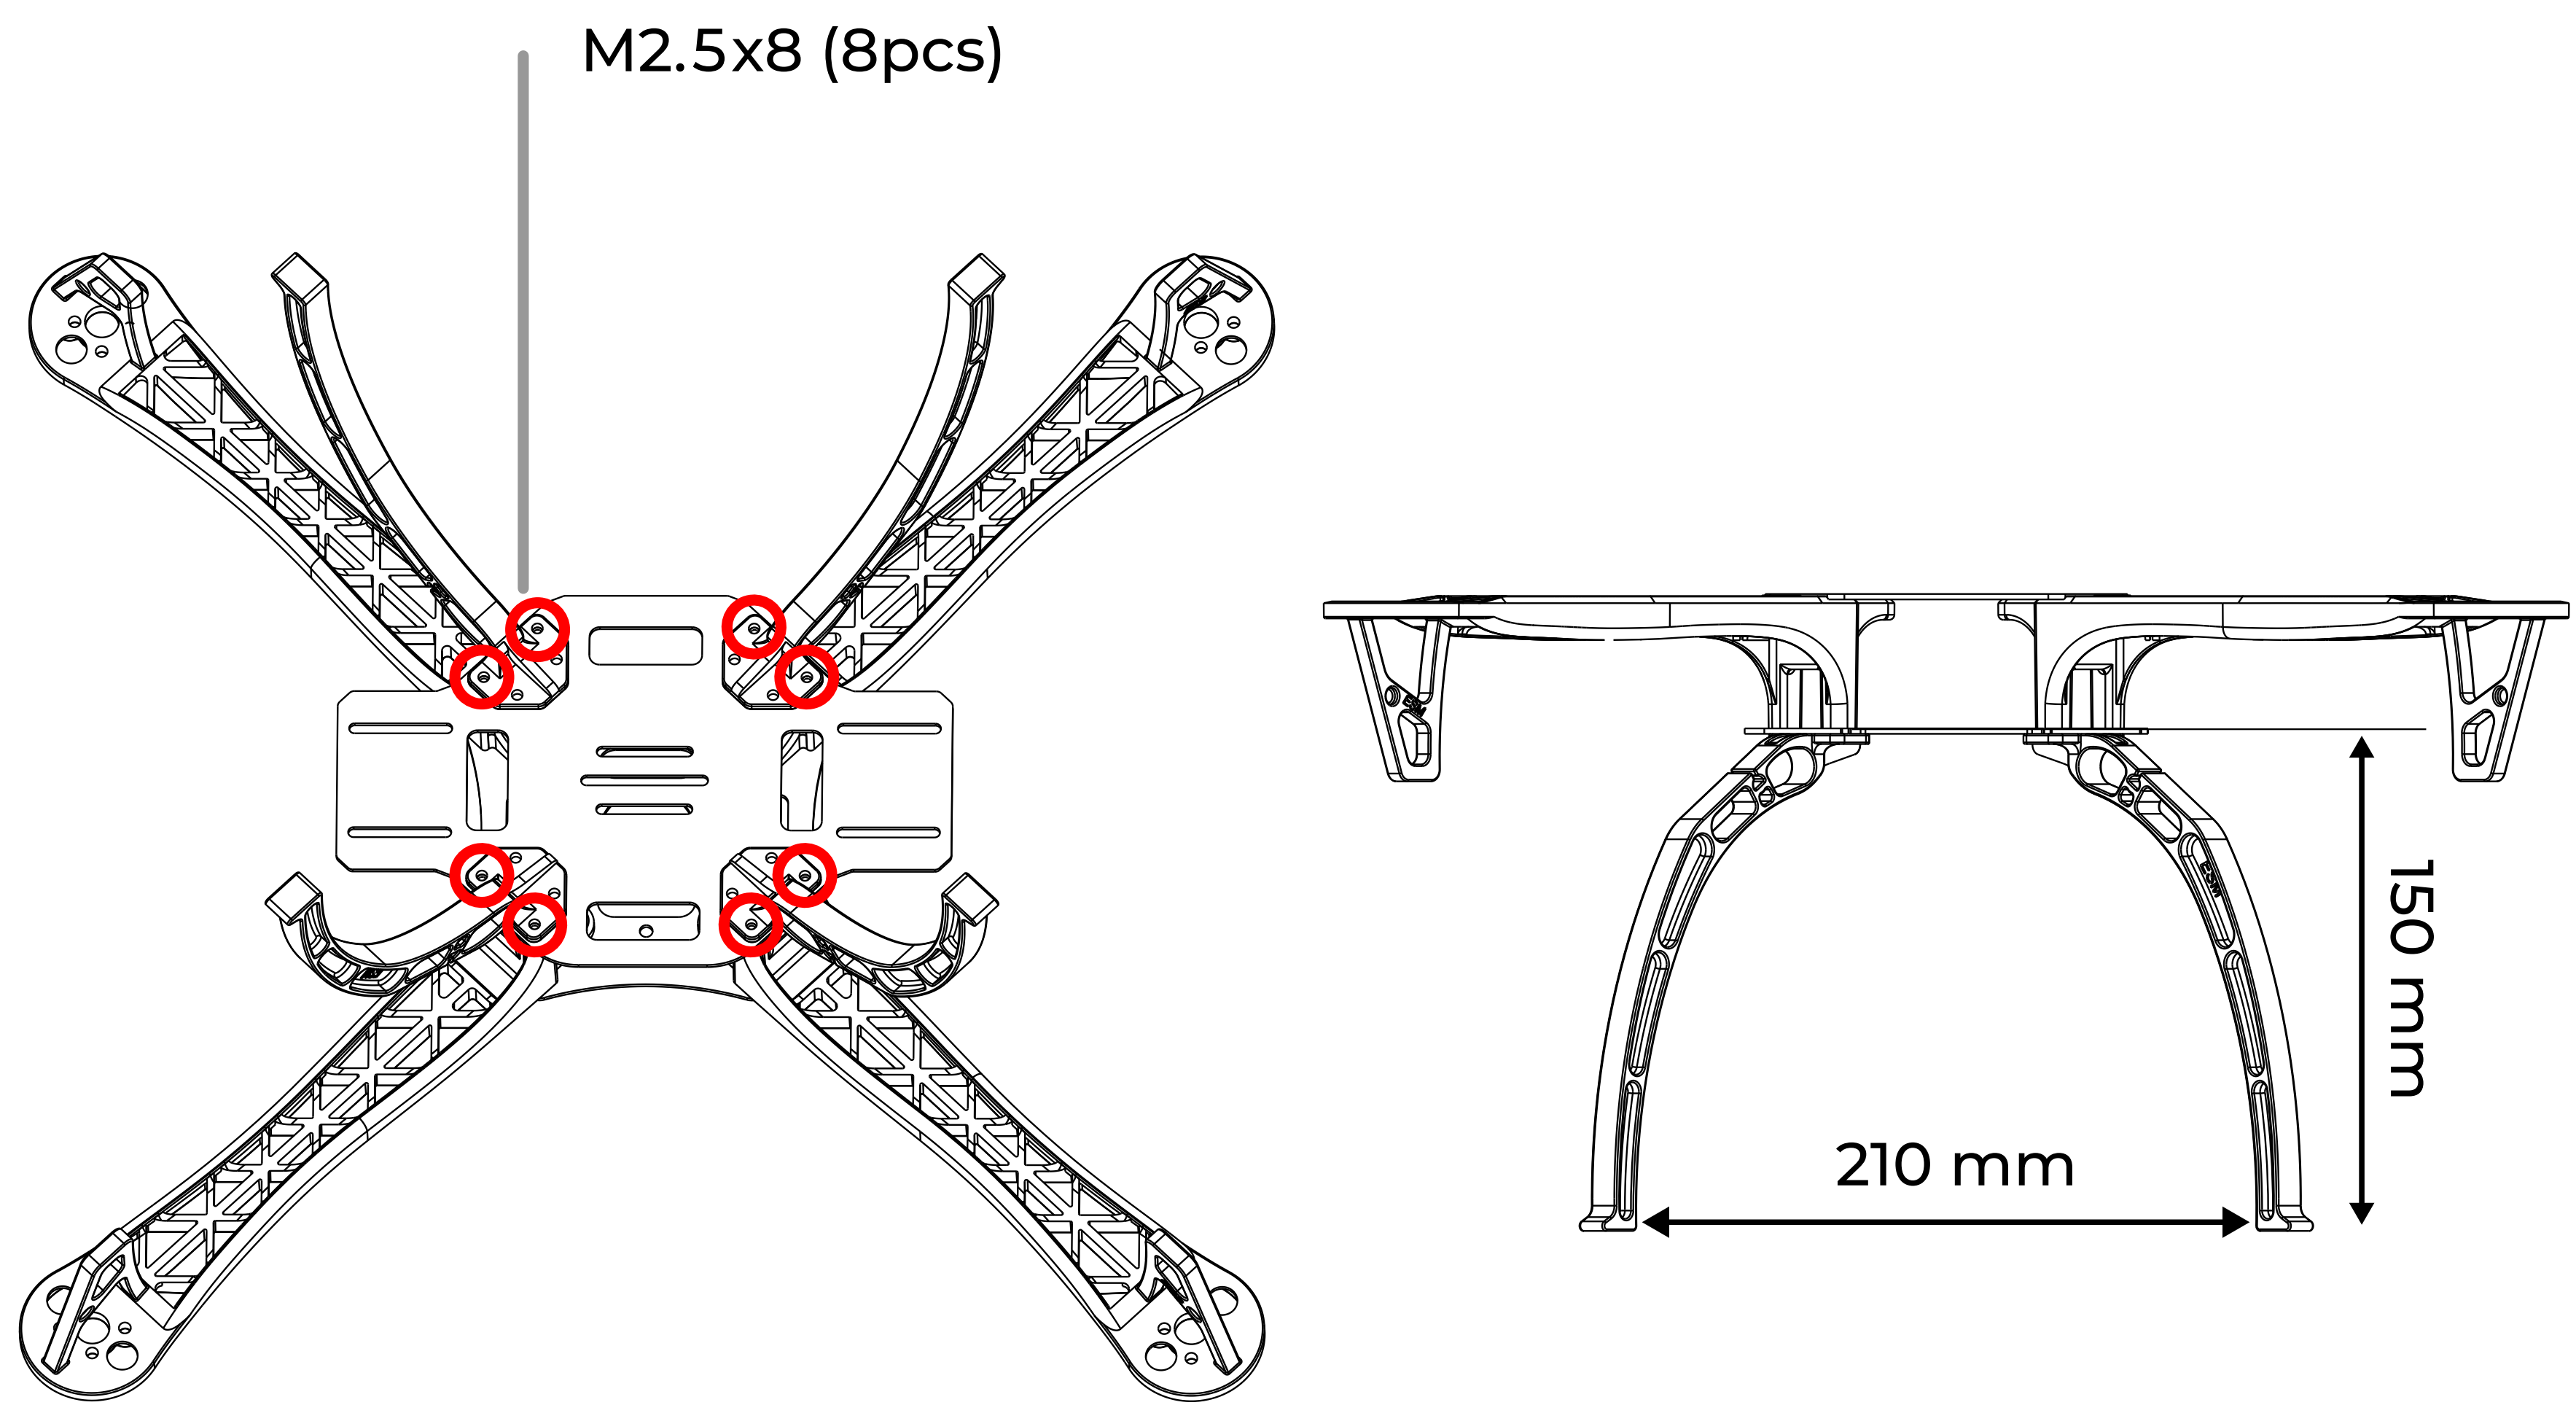

# Landing Gear Assembly Instructions for F450 & F550

## F450

Single Weight: 17 gm

## F550

Single Weight: 17 gm