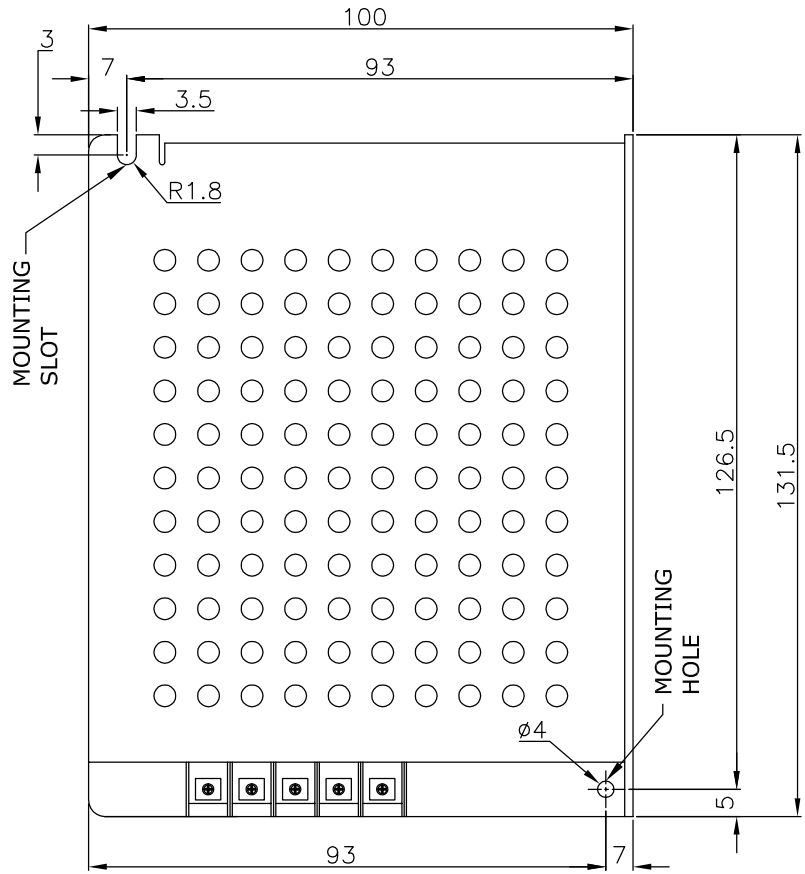

4 Mounting Diagram

R.H. SIDE MOUNTING

FRONT SIDE MOUNTING

NOTE:

SCALE : NTS

MOUNTING SCREW SIZE : M3 x 10 mm