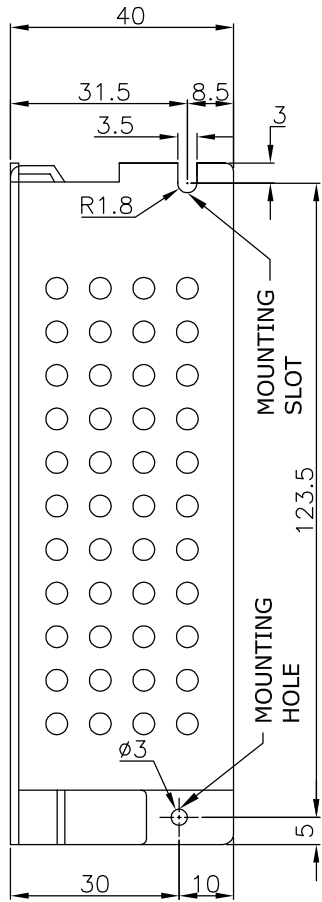

4 Mounting Diagram

R.H. SIDE MOUNTING

FRONT SIDE MOUNTING

NOTE:

SCALE : NTS

MOUNTING SCREW SIZE : M3 x 10 mm