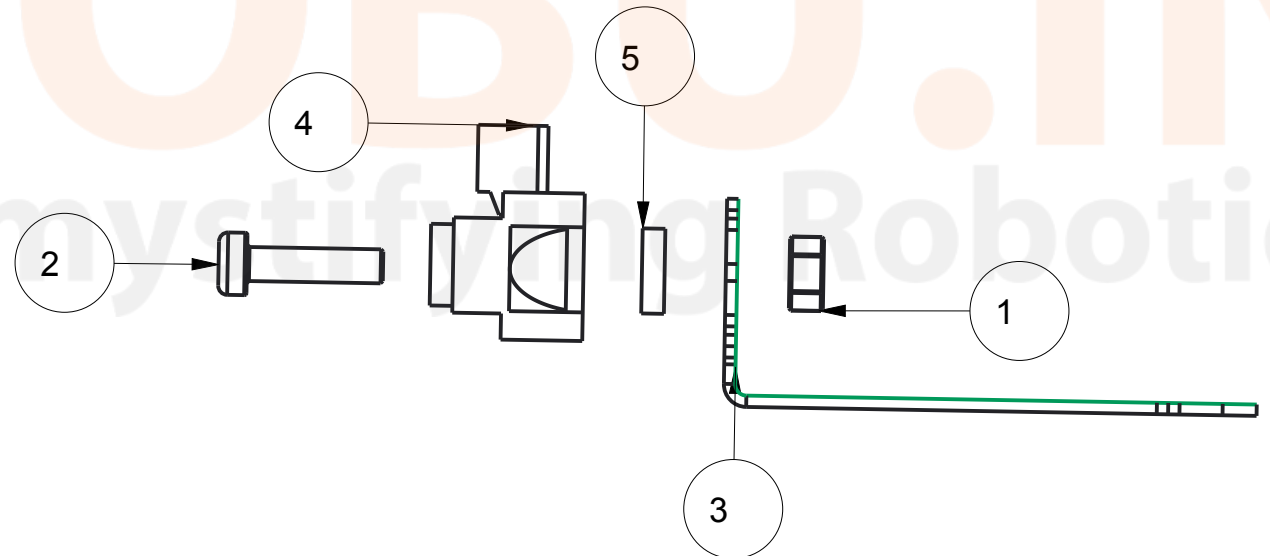

ITEM NO	mbr.name	QTY
1	M3-NYLON-NUT	2
2	M3X12-NYLON-BOLT	2
3	SHARP-BRACKET-MULTI-OPTION	1
4	SHARP-DISTANCE-SENSOR	1
5	SPACER	2

TITLE-SHARP DISTANCE SENSOR  
BEACKET MOUNTING-MULTI OPTION

SCALE-1:1 **ROBU.IN**

ALL DIMENSIONS ARE IN MM