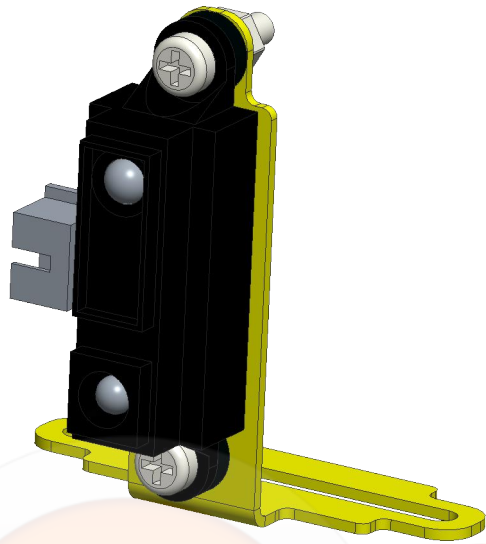

ITEM NO	mbr.name	QTY
1	M3-NYLON-NUT	2
2	M3X12-NYLON-BOLT	2
3	SHARP-BRACKET-MULTI-OPTION	1
4	SHARP-DISTANCE-SENSOR	1
5	SPACER	2

TITLE-SHARP DISTANCE SENSOR  
BEACKET MOUNTING-MULTI OPTION

SCALE-1:1 **ROBU.IN**

ALL DIMENSIONS ARE IN MM