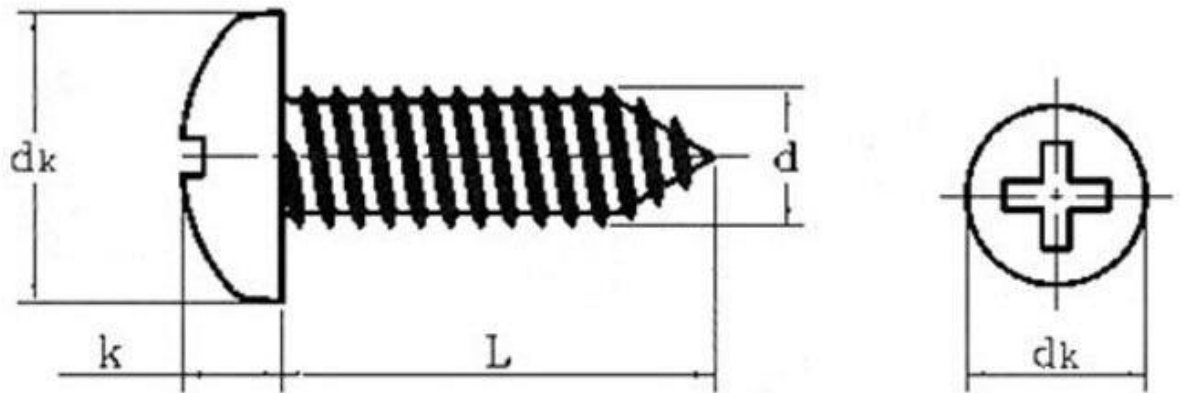

## SELF TAPPING PAN PHILIPS SCREW SIZE

**ALL DIMENSIONS ARE IN MM**

SR.NO.	SIZE	L	d	dk	k
1	ST2.9	13	2.9	5.5	2.2
2	ST3.5	13	3.5	6.7	2.5
3	ST4.2	9.5	4.2	8	3
4	ST4.2	13	4.2	8	3