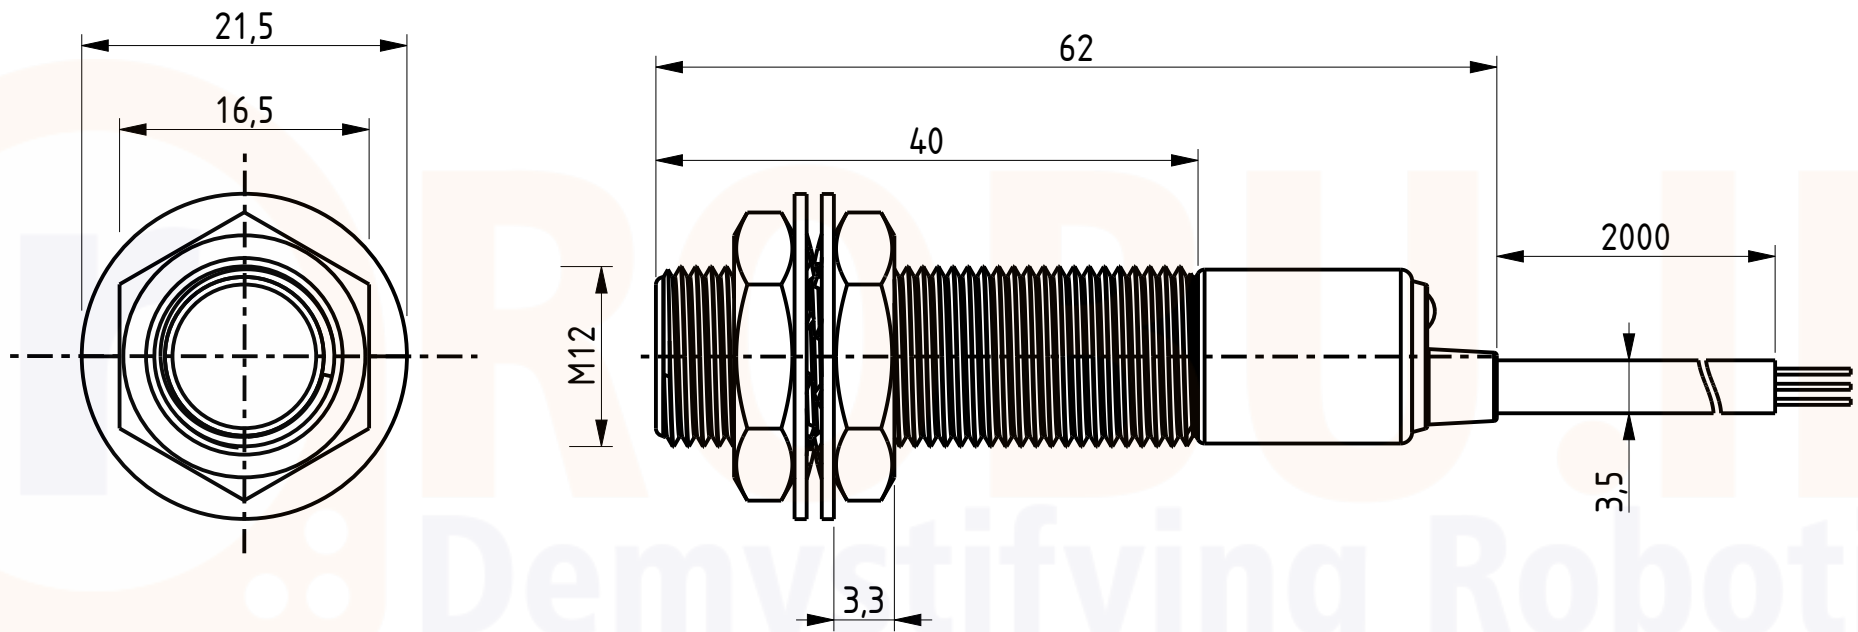

NOTE - DEPENDING ON THE MANUFACTURER, GIVEN DIMENSIONS MAY VARY IN THE RANGE OF $\pm 5\%$

TITLE - ORANGE 2 MM PNP INDUCTIVE PROXIMITY SENSOR RM12 DC-6-36V (SHIELDED)

SCALE - 1:1

ROBU.IN

ALL DIMENSIONS ARE IN MM