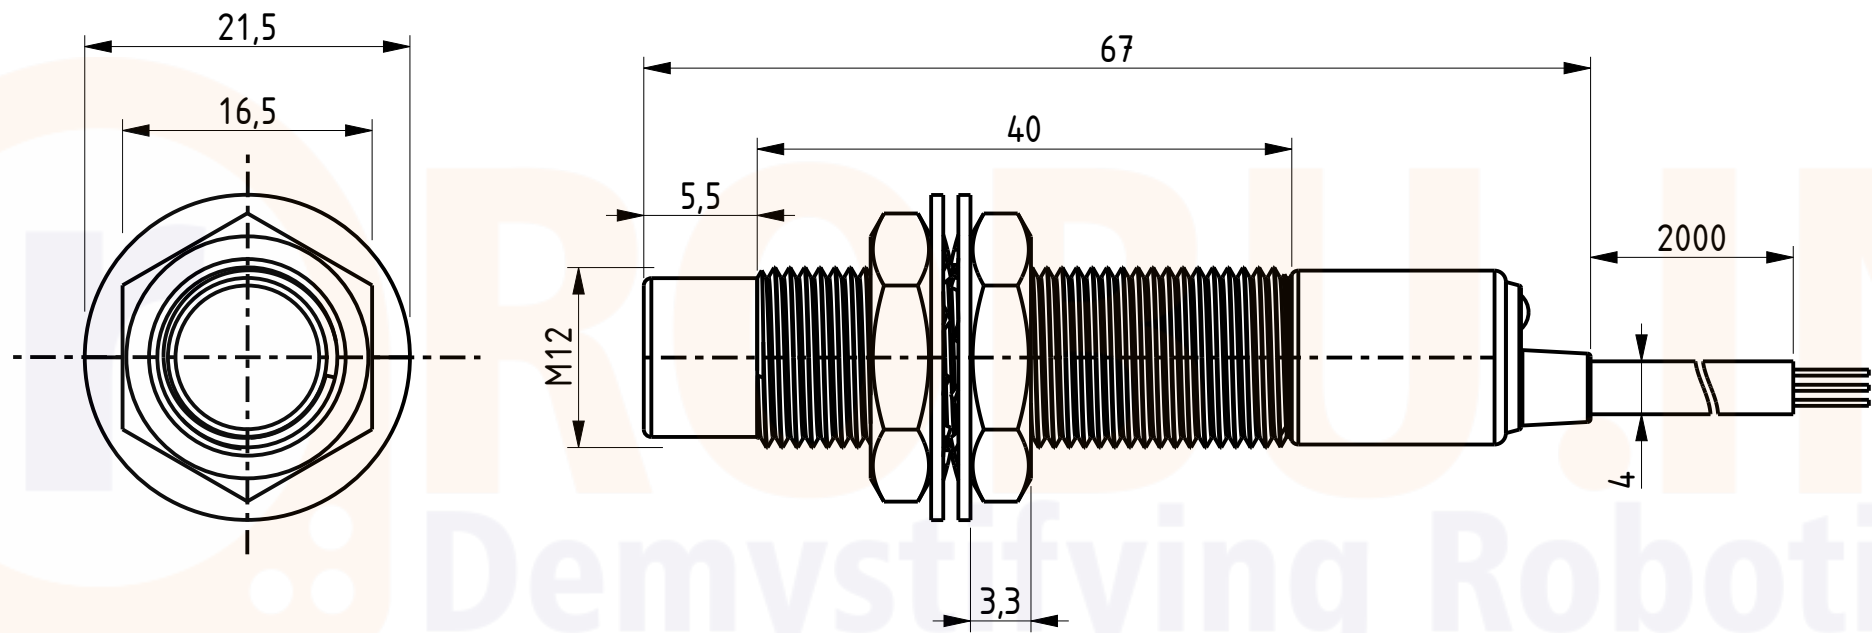

NOTE - DEPENDING ON THE MANUFACTURER, GIVEN DIMENSIONS MAY VARY IN THE RANGE OF $\pm 5\%$

TITLE - ORANGE 4 MM PNP INDUCTIVE PROXIMITY
SENSOR RM12 DC-6-36V (UNSHIELDED)

SCALE - 1:1

ROBU.IN

ALL DIMENSIONS ARE IN MM