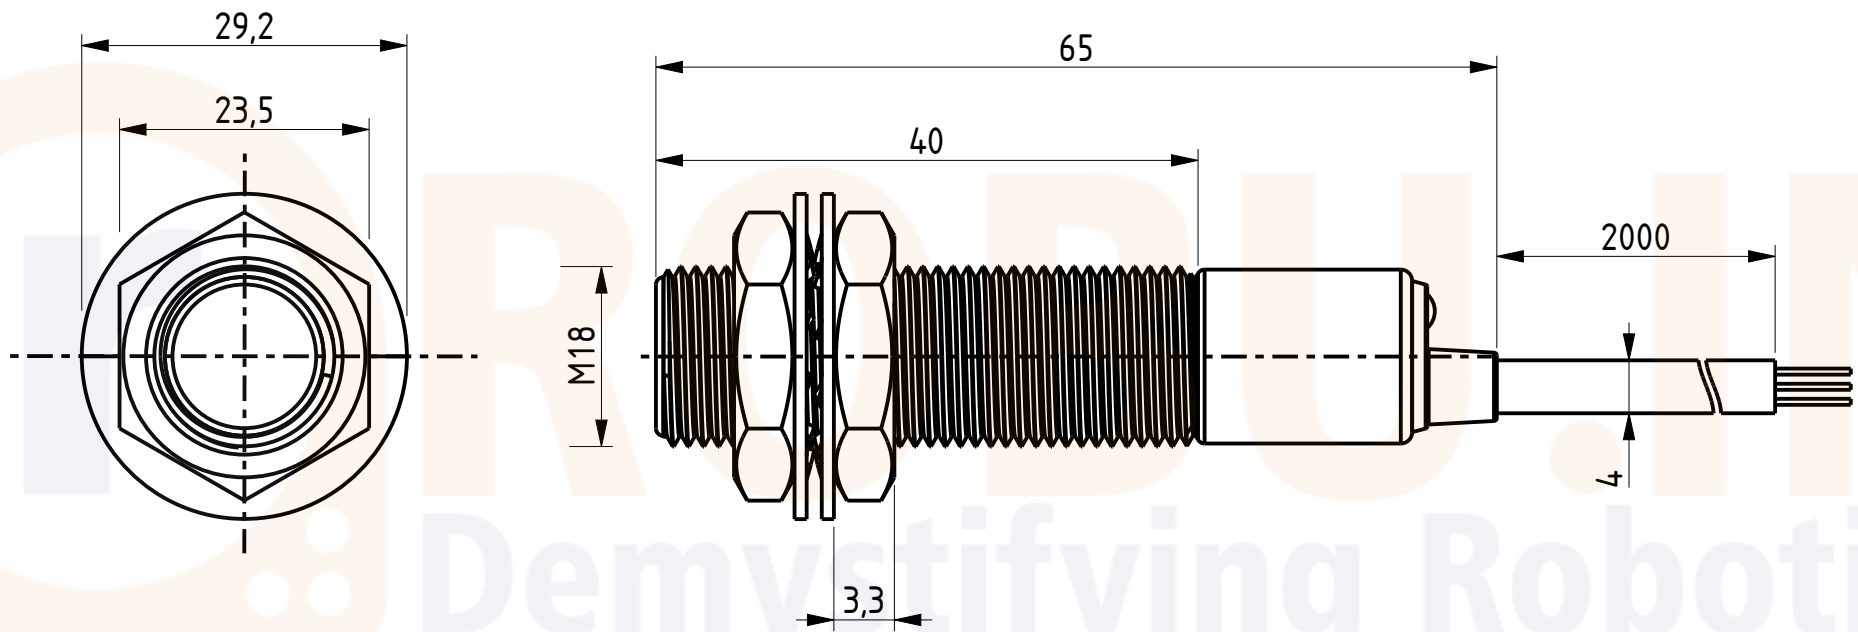

NOTE - DEPENDING ON THE MANUFACTURER, GIVEN DIMENSIONS MAY VARY IN THE RANGE OF $\pm 5\%$

TITLE - ORANGE 5 MM PNP INDUCTIVE PROXIMITY SENSOR RM18 DC-6-36V (SHIELDED)

SCALE - 1:1

ROBU.IN

ALL DIMENSIONS ARE IN MM