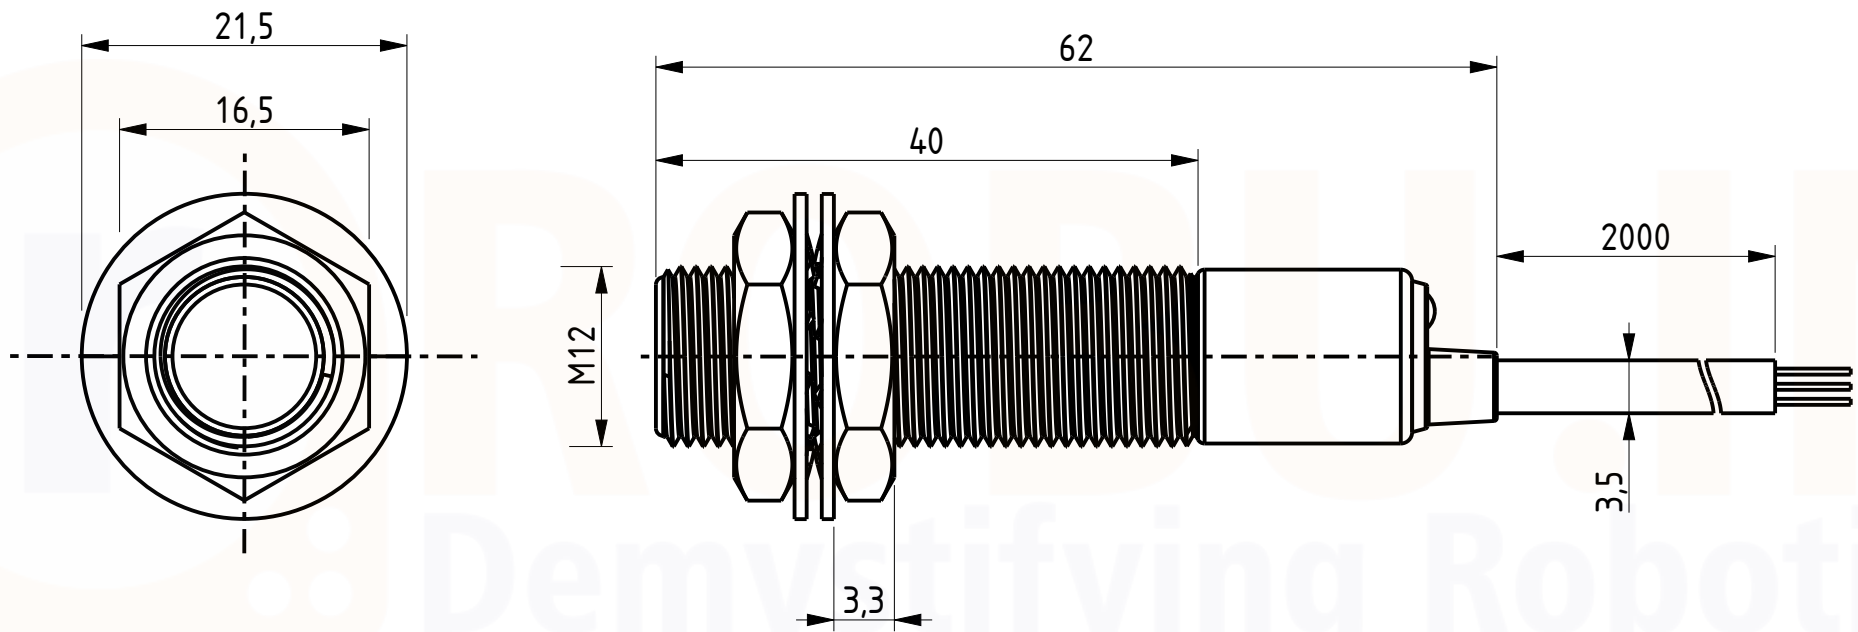

NOTE - DEPENDING ON THE MANUFACTURER, GIVEN DIMENSIONS MAY VARY IN THE RANGE OF $\pm 5\%$

TITLE - ORANGE 2 MM NPN INDUCTIVE PROXIMITY SENSOR RM12 DC-6-36V (SHIELDED)

SCALE - 1:1

ROBU.IN

ALL DIMENSIONS ARE IN MM