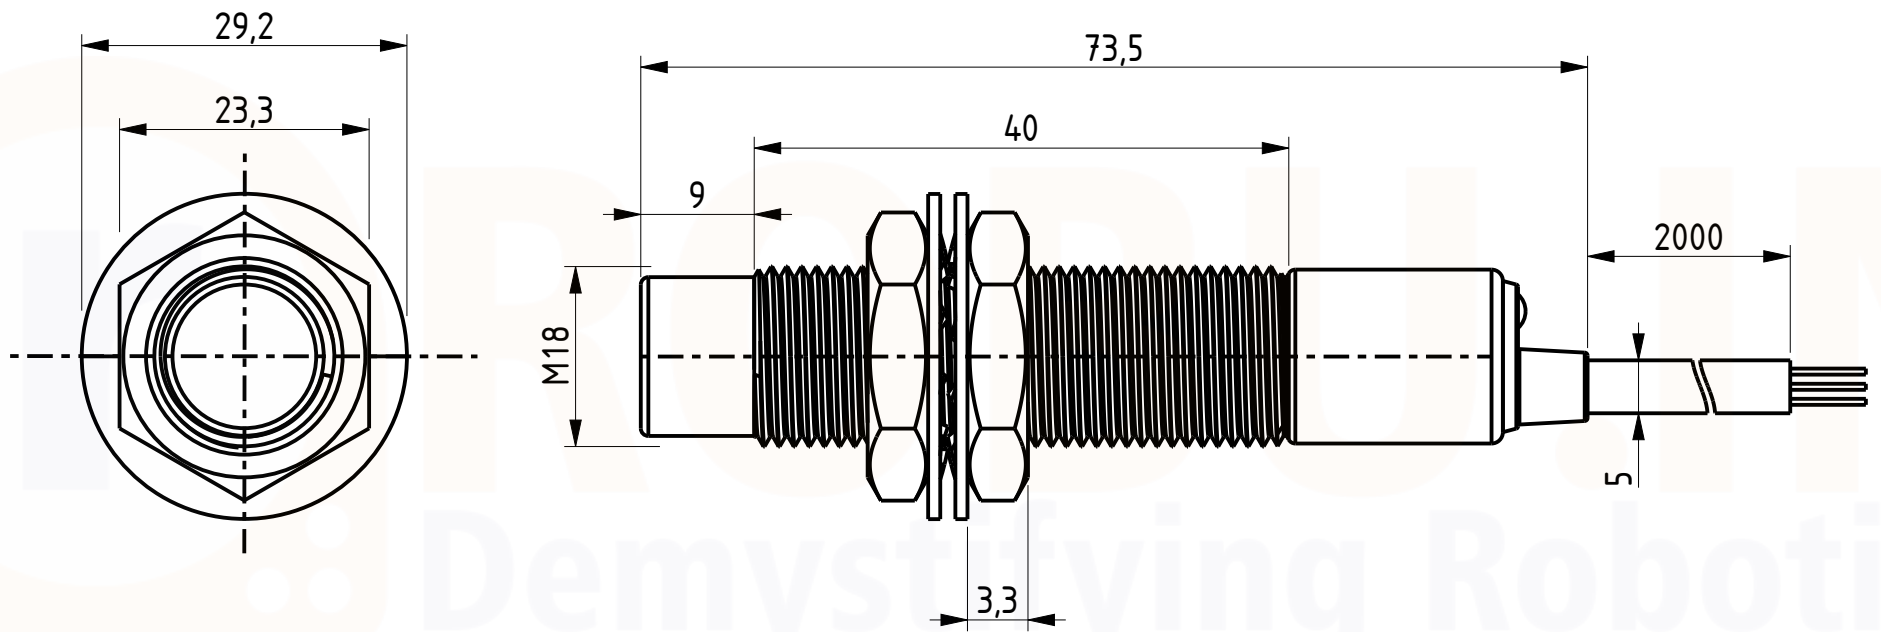

NOTE - DEPENDING ON THE MANUFACTURER, GIVEN DIMENSIONS MAY VARY IN THE RANGE OF  $\pm 5\%$

TITLE - ORANGE 8 MM NPN INDUCTIVE PROXIMITY SENSOR RM18 DC-6-36V (UNSHIELDED)

SCALE - 1:1

ROBU.IN

ALL DIMENSIONS ARE IN MM