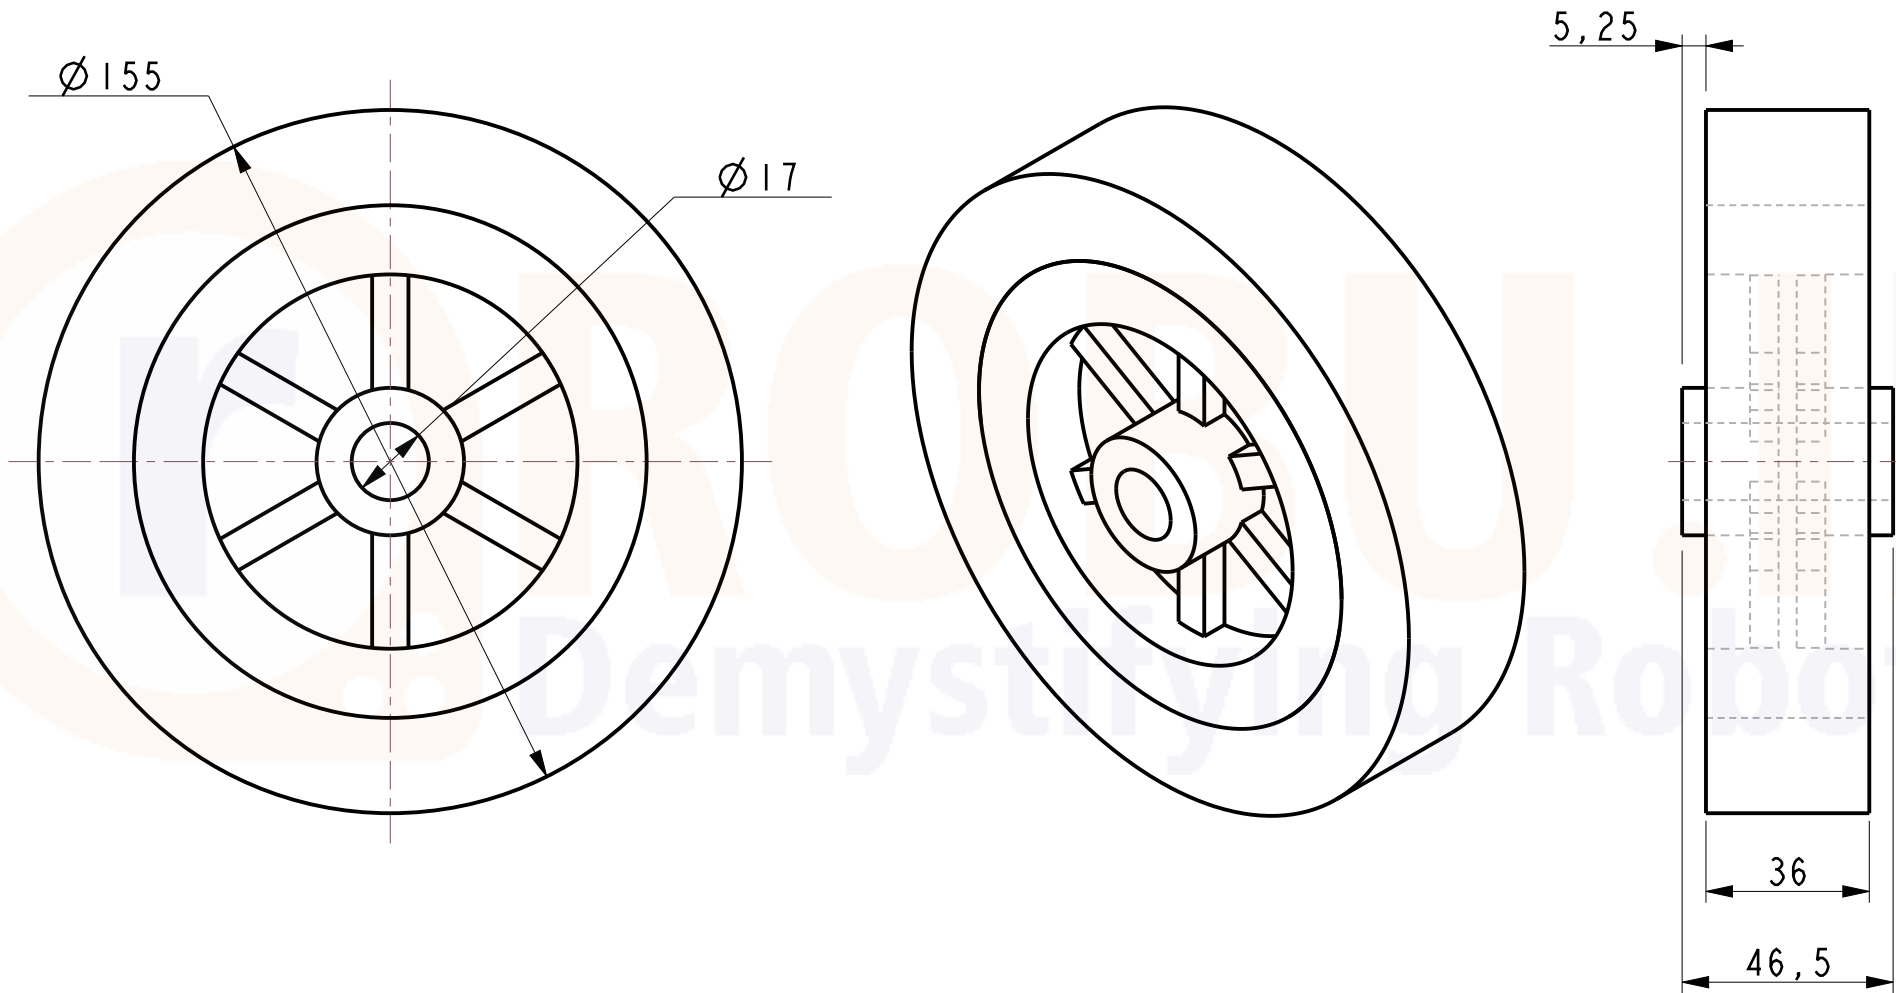

NOTE - DEPENDING ON THE MANUFACTURER, GIVEN DIMENSIONS MAY VARY IN THE RANGE OF $\pm 5\%$

TITLE-155mm HEAVY DUTY DISC WHEEL	
PART NO.	ROBU.IN
SCALE-1:1	DATE-
ALL DIMENSIONS ARE IN MM	