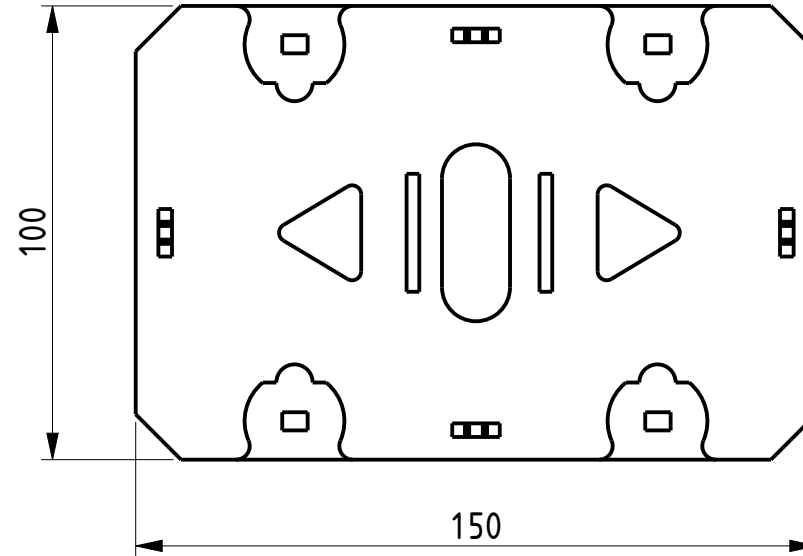

NOTE - DEPENDING ON THE MANUFACTURER, GIVEN DIMENSIONS MAY VARY IN THE RANGE OF $\pm 5\%$

TITLE - CLIGO WIRELESS REMOTE CONTROLLED SMART CAR CHASSIS

SCALE - 1:1

ROBU.IN

ALL DIMENSIONS ARE IN MM