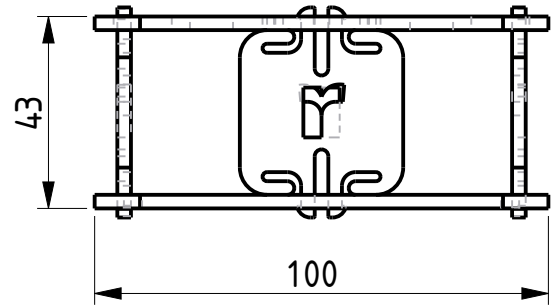

NOTE - DEPENDING ON THE MANUFACTURER, GIVEN DIMENSIONS MAY VARY IN THE RANGE OF $\pm 5\%$

TITLE - CLIGO WIRELESS REMOTE CONTROLLED SMART CAR CHASSIS

SCALE - 1:1

ROBU.IN

ALL DIMENSIONS ARE IN MM