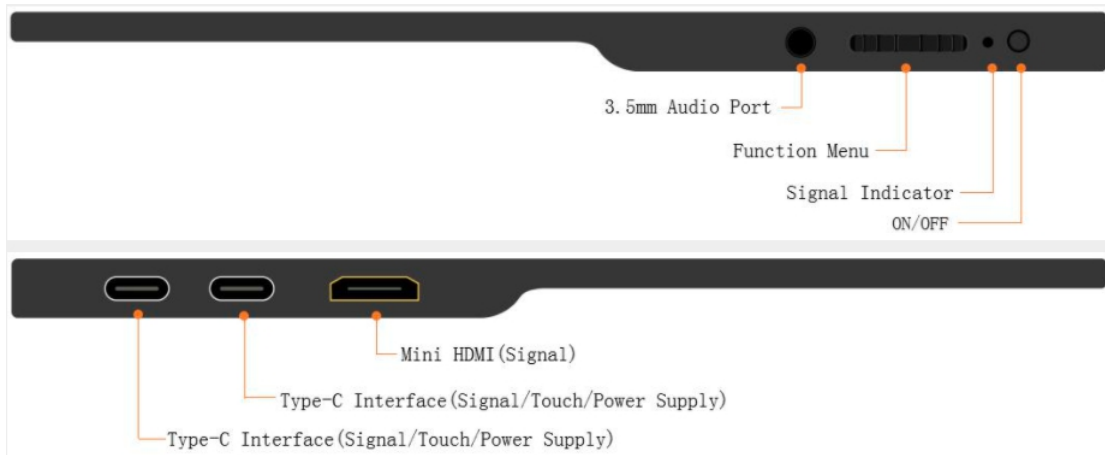

The screen supports two major operating systems Windows and Linux and can be used for Raspberry Pi and other devices with HDMI output, such as LattePanda Alpha and LattePanda Delta.

It is recommended to use the LattePanda original power adapter for power supply. The white adapter that comes with the display cannot supply power for both the display and LattePanda.

Wiring operation order of the screen and mainboard: 1. HDMI 2. Power supply 3. USB  
 The display screen adopts low blue light and flicker-free technology, which could take good care of your eyes. Apart from that, this display also employs 3840 \* 2160 high resolution and HDR high dynamic image rendering technology that enables the device to present you all the details with more vivid colors and the stark contrast of light and shadow, restoring the real world on a 12.5" screen. The IPS panel of the product offers 100% color gamut and 178° wide viewing angle to keep displaying natural, clear, and delicate pictures.

Since the dual USB3.1 Type-C universal HDMI interfaces on the display support PD protocol, you no longer have to distinguish the power supply and data signal transmission interfaces, plug, and play. What's more, the display has a MINI HDMI video port for connecting to Raspberry Pi, allowing you to view the display content on a large screen.

## **SPECIFICATION**

Display Dimension: 12.5”

Viewing Angle: 178°

Brightness: 400cd/m<sup>2</sup>

Resolution: 3840\*2160

Optical Properties: IPS-Pro

Refresh Rate: 60HZ

Color Gamut: 100%