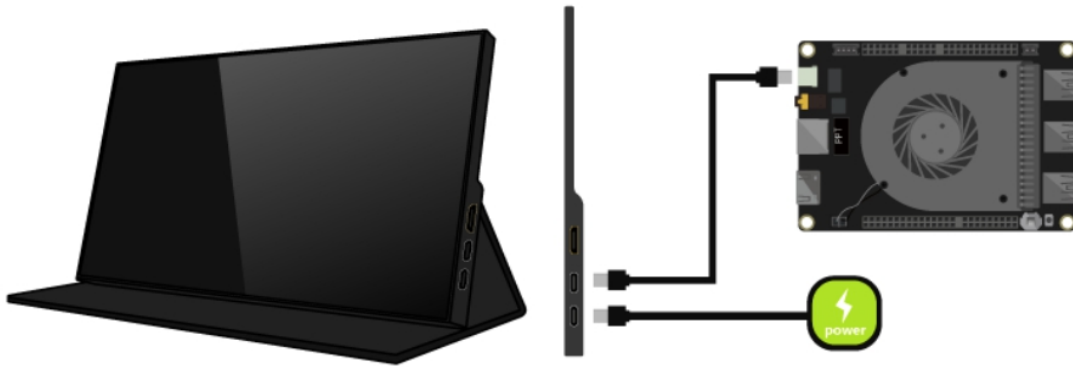

## INTRODUCTION

Note: This touch display is compatible with Raspberry Pi 4B&LattePanda Alpha/Delta, not compatible with LattePanda V1.

This 12.5" 4K IPS Touch Display is most suitable for Raspberry Pi 4B. It supports up to 10 touch-points, no breakpoints, bringing you an extremely smooth experience!

The screen supports two major operating systems Windows and Linux and can be used for Raspberry Pi and other devices with HDMI output, such as LattePanda Alpha and LattePanda Delta.

It is recommended to use the LattePanda original power adapter for power supply. The white adapter that comes with the display cannot supply power for both the display and LattePanda.

Since the dual USB3.1 Type-C universal HDMI interfaces on the display support PD protocol, you no longer have to distinguish the power supply and data signal transmission interfaces, plug, and play. What's more, the display has a MINI HDMI video port for connecting to Raspberry Pi, allowing you to view the display content on a large screen.

## **SPECIFICATION**

Display Dimension: 12.5”

Viewing Angle: 178°

Brightness: 400cd/m<sup>2</sup>

Resolution: 3840\*2160

Optical Properties: IPS-Pro

Refresh Rate: 60HZ

Color Gamut: 100%