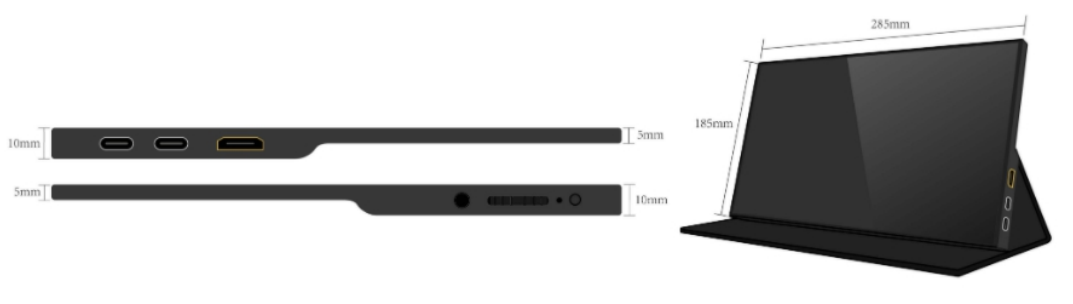

Wiring operation order of the screen and mainboard: 1. HDMI 2. Power supply 3. USB  
 The display screen adopts low blue light and flicker-free technology, which could take good care of your eyes. Apart from that, this display also employs 3840 \* 2160 high resolution and HDR high dynamic image rendering technology that enables the device to present you all the details with more vivid colors and the stark contrast of light and shadow, restoring the real world on a 12.5" screen. The IPS panel of the product offers 100% color gamut and 178° wide viewing angle to keep displaying natural, clear, and delicate pictures.

Since the dual USB3.1 Type-C universal HDMI interfaces on the display support PD protocol, you no longer have to distinguish the power supply and data signal transmission interfaces, plug, and play. What's more, the display has a MINI HDMI video port for connecting to Raspberry Pi, allowing you to view the display content on a large screen.

## **SPECIFICATION**

Display Dimension: 12.5”

Viewing Angle: 178°

Brightness: 400cd/m<sup>2</sup>

Resolution: 3840\*2160

Optical Properties: IPS-Pro

Refresh Rate: 60HZ

Color Gamut: 100%